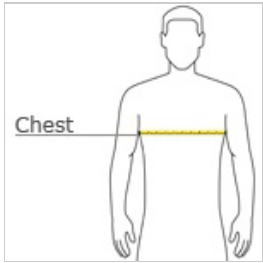

---

**HOW TO MEASURE****CHEST WIDTH**

Measure under the arm and around the fullest part of the chest with arms down, keeping tape horizontal.

---

**SIZE CHART**

	S	M	L	XL	2XL	3XL	4XL	5XL	6XL
Chest	35-37	38-40	41-43	44-46	47-49	50-53	54-57	58-60	61-63